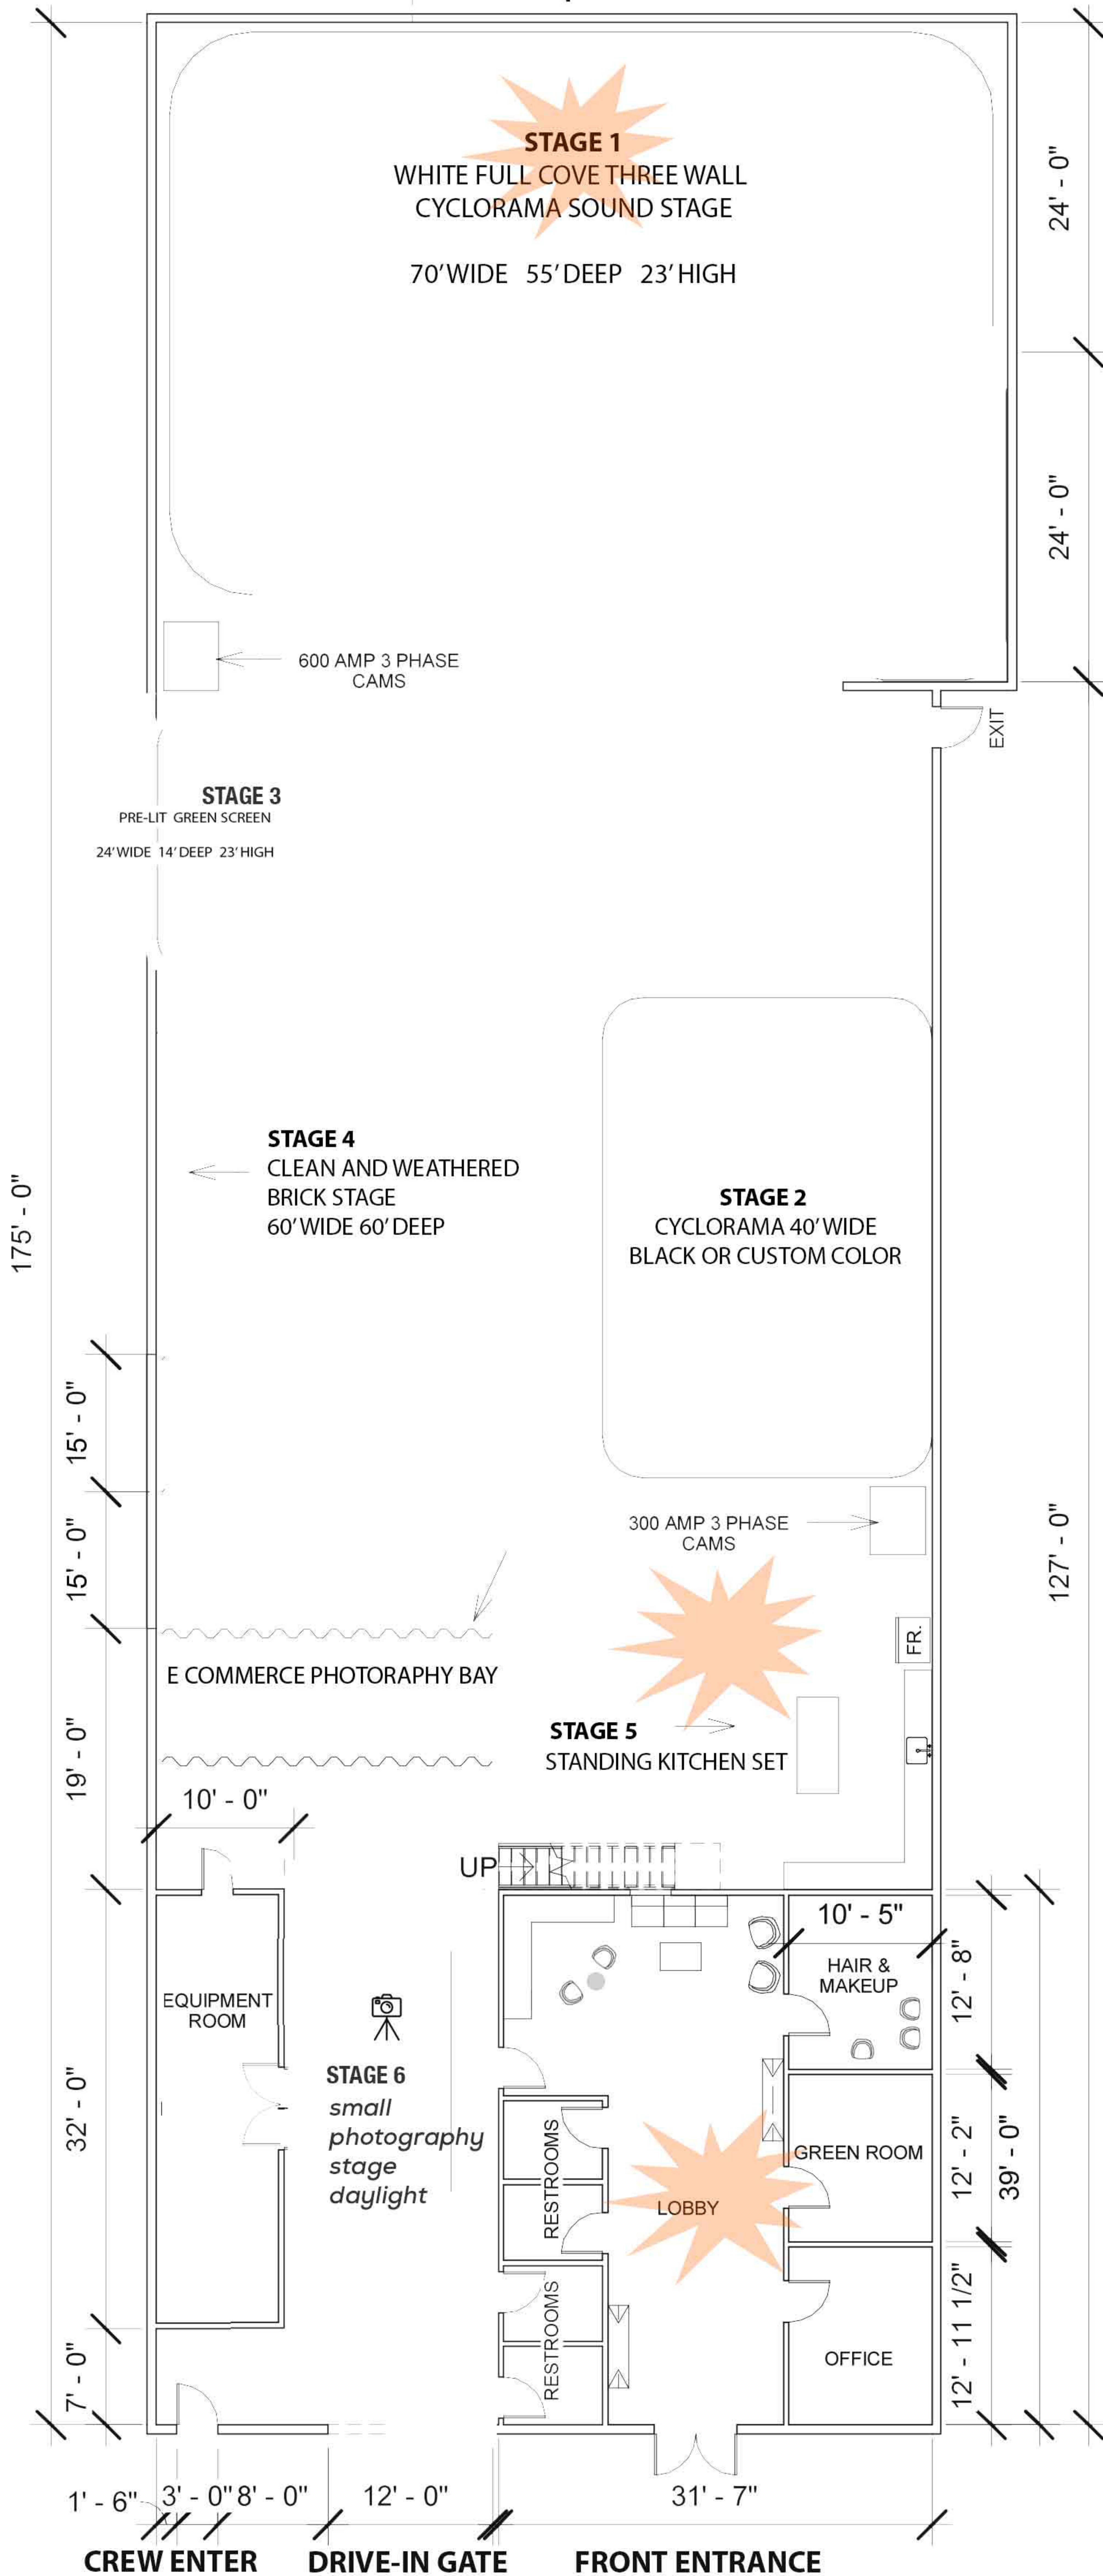

LIGHTSPACE STUDIOS WEST LOS ANGELES

STAGE OPTIONS 1-8

FIRST FLOOR | FLOOR PLAN

SECOND FLOOR | FLOOR PLAN